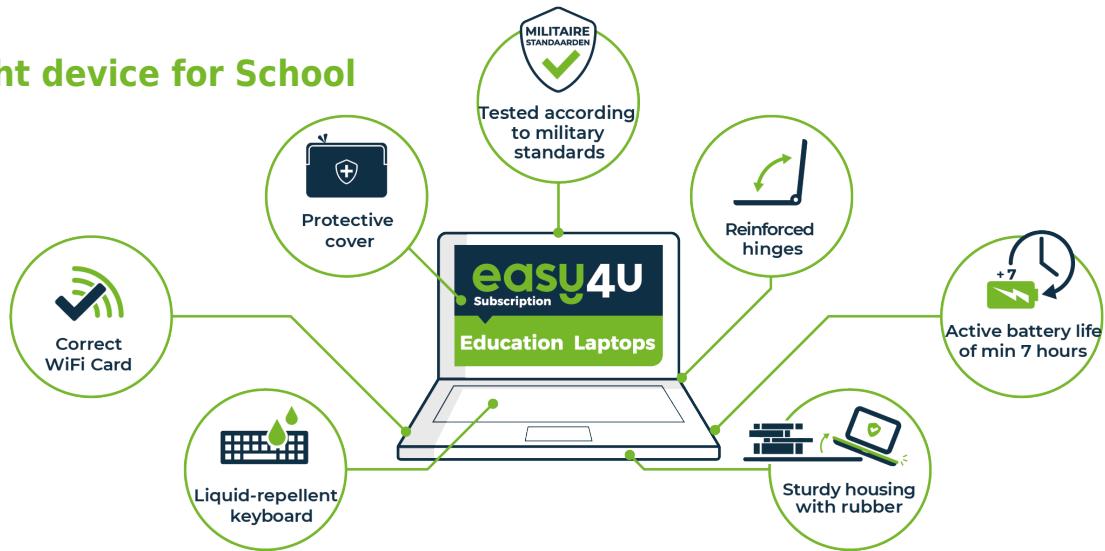

# Accessible and affordable digital education for everyone

Our mission is to give every student access to digital education. We have developed the Easy4u Assurance Bundle to provide you with peace of mind, whether you rent or buy your device from us. Service, software and damage and theft coverage are all included in the prices quoted above. The School has selected the device best suited to your child's needs.

## The right device for School

**easy4u**